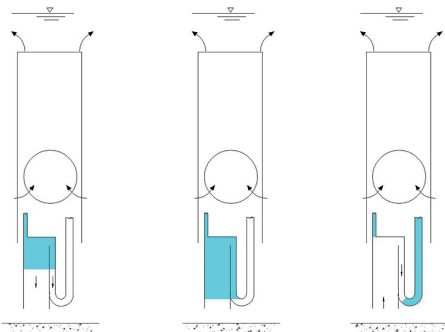

- ▶ Tank Volume (ft³ or gallons) or Tank Dimensions (L x W x H ft)
- ▶ Min/Max Operating Levels (ft)
- ▶ Raw sludge feed rate (gallons/day)
- ▶ Min influent temperature (°F/°C)

Options & Accessories

- Heating Jacket (Integral Heat Exchanger)
- Carbon or Stainless Steel Construction
- Pre-packaged Compressor Housing
- Complete Turnkey Installation Services
- Liquid Ring Compressor/Positive Displacement Blowers